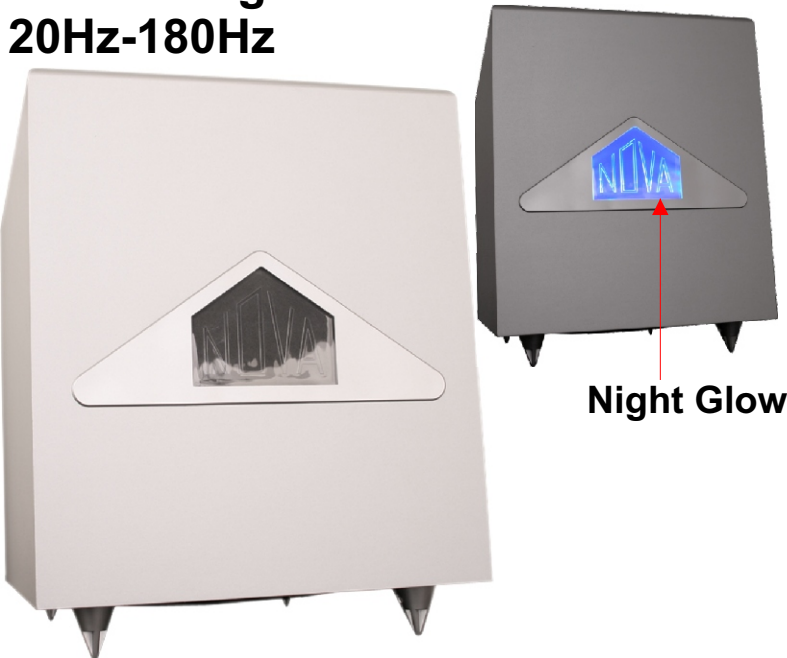

**EARTHQUAKE**  
**EARTHQUAKE**  
 The Sound That Will Move You

Self Amplified, Ported Subwoofers

## FEATURES

- Self powered amplifier
- Fluorescent Nova logo
- Night Glow On / Off switch
- Stylish Silver or Black Ash finish
- Ergonomic design
- 40-160Hz Crossover
- 0-180° phase shift
- Gain control
- Line level in & out
- Speaker level in & out
- 240-120 Voltage switch
- Rear mounted port

← Rear Port

[www.earthquake.com.pl](http://www.earthquake.com.pl)

**SUB-100 / 250-Watt 10"**  
 down firing subwoofer  
 20Hz-180Hz

Dimensions (WxHxD) 12"x15 1/4"x17 3/8"

**SUB-120 / 300-Watt 12"**  
 down firing subwoofer  
 20Hz-180Hz

Dimensions (WxHxD) 14"x16 3/4"x18 1/2"